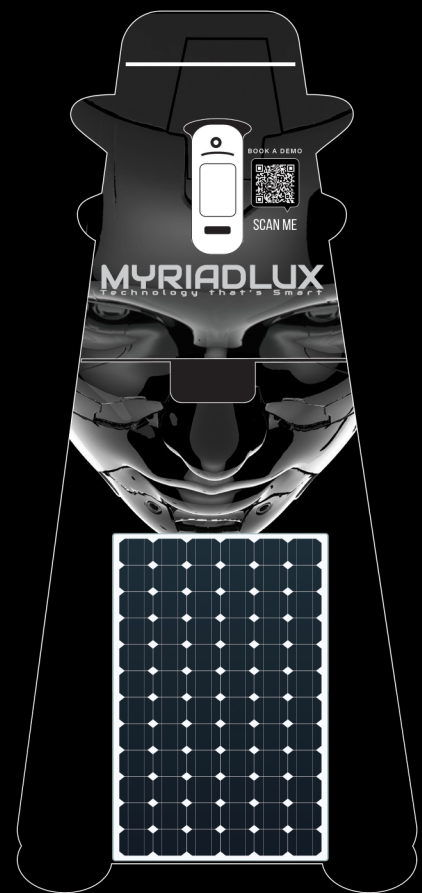

RAPIDTECT

YOUR BRAND IS IMPORTANT!

**We offer fully bespoke
customisable / branded options.**

MYRIADLUX
Technology that's Smart

**Talk to us for full
specs and pricing**

**Add a QR scan for easy
navigation to your website,
or for a product demo.**

Contact us for more information
rapidetect@myriad-lux.co.uk

www.myriad-lux.co.uk